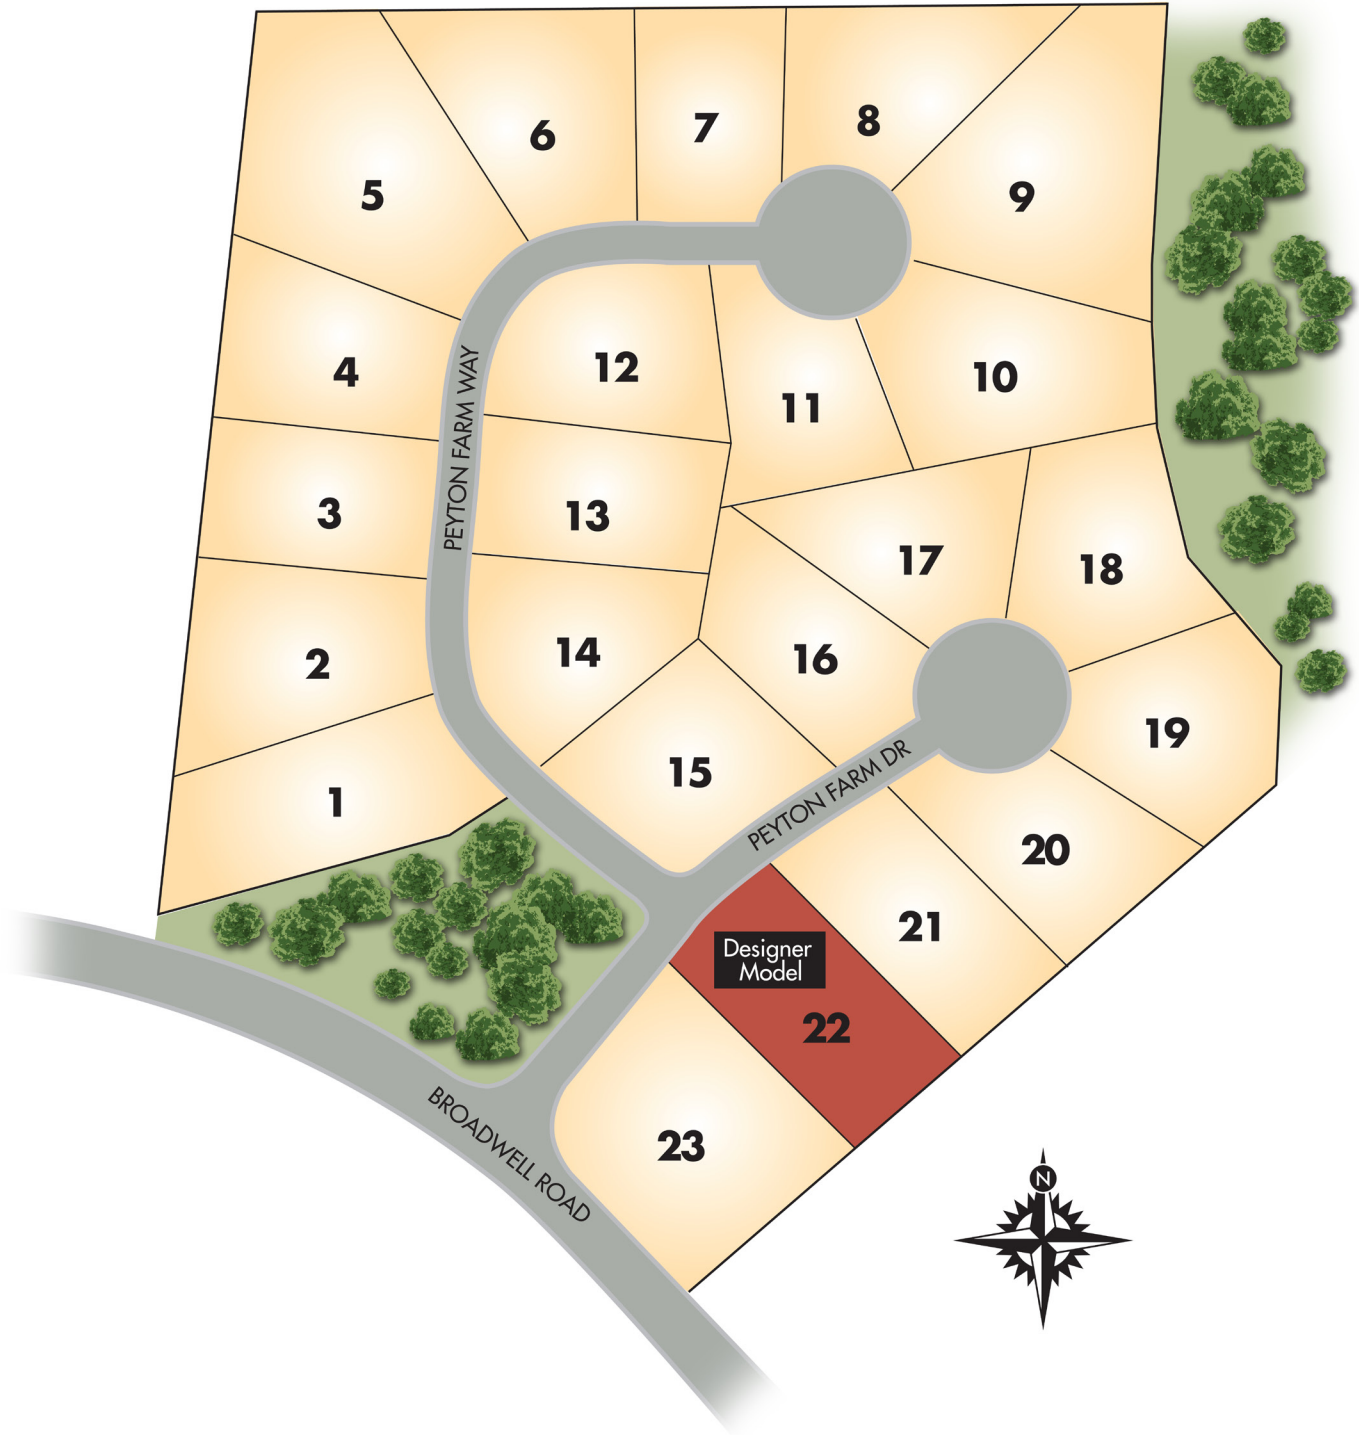

PEYTON FARM

LENNARSM

1640 Mid Broadwell Road, Alpharetta, GA 30009